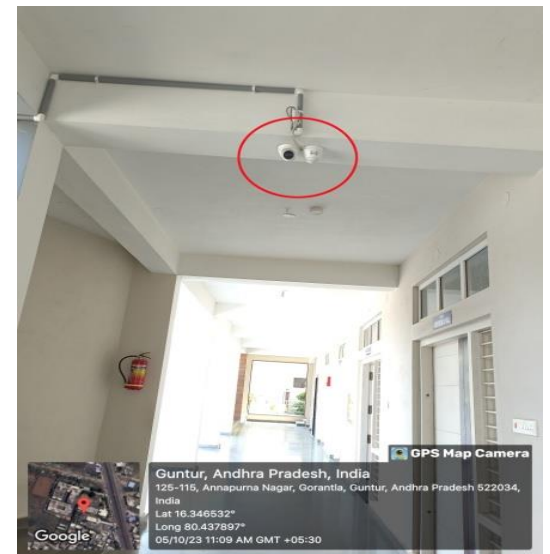

ST. ANN'S COLLEGE FOR WOMEN

(Affiliated to Acharya Nagarjuna University,
Recognized Under Section 2(f) of UGC Act 1956-New Delhi)
Amaravathi Road, Gorantla, Guntur – 522034 (A.P)

Email: st_anns_coll@yahoo.co.in Website: www.stannscollegeforwomen.org

Criterion: IV

Metric –4.1.1

Criterion 4 - Infrastructure and Learning Resources

4.1 – Physical Facilities

4.1.1: Other Facilities: CC Cameras - Total Number of CC Cameras: 23

The entire campus is monitored by CCTV facility. The CCTV installed across the campus to monitor the campus activities.

CC Camera Surveillance Images